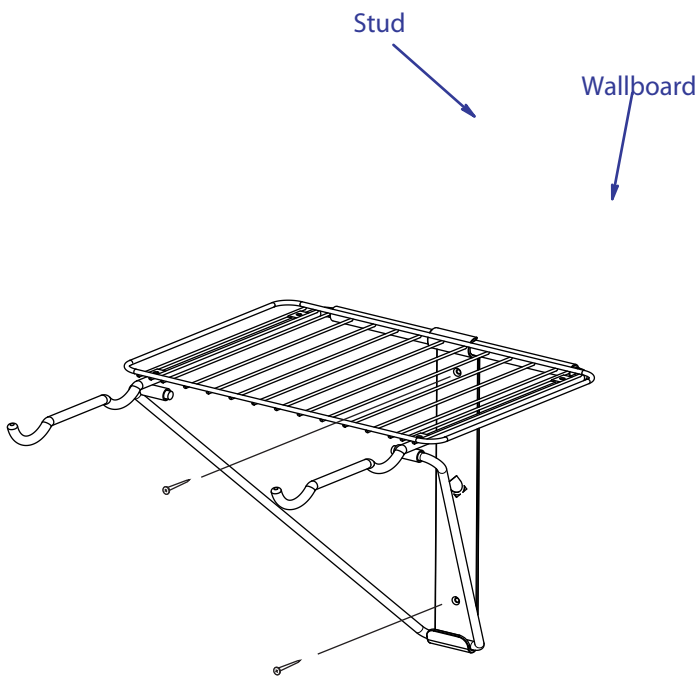

NOTE: Make sure the bracket is securely placed in cradle.

3

Solid Wall Installation

Mark Mounting Points accurately on wall BEFORE drilling any holes.

IMPORTANT WARNINGS:

DO NOT EXCEED MAXIMUM TOTAL WEIGHT LIMIT OF 80 LBS (2 .25 Kgs)